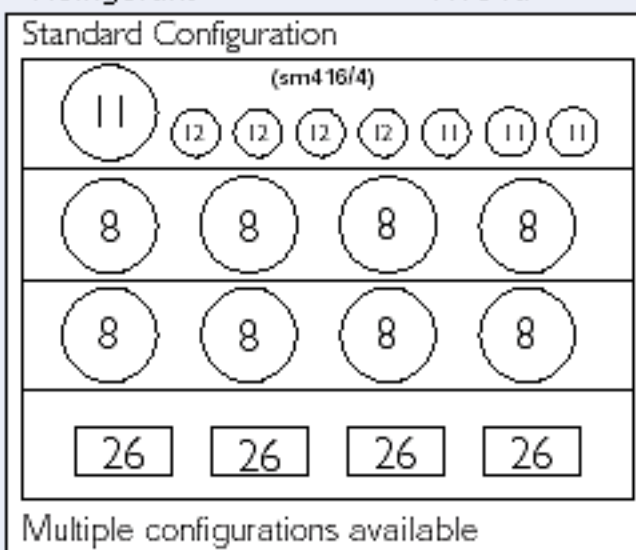

Selections	12-24/4
Std. selection	16-4
Snack trays	3 (max)
Change giving	Yes
Height	1,340 mm 52.75"
Width	725 mm 28.50"
Depth	610 mm 24.00"
Weight	~165 kg ~363 lb
Power	115/220-240v 50-60Hz
Bill validator option	Yes
Protocol	MDB
Refrigerant	R134a