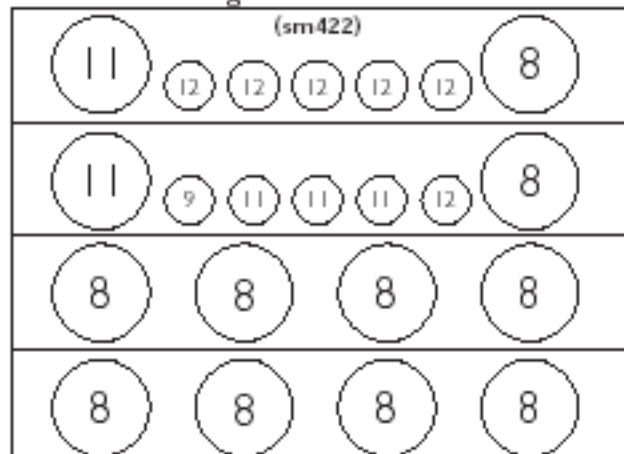

Standard Configuration

Multiple configurations available

[Snack Machines](#) | [Combination Machines](#) | [Cold Drink Machines](#)
[About Us](#) | [Contact Us](#) | [Enquiries](#) | [Home](#)